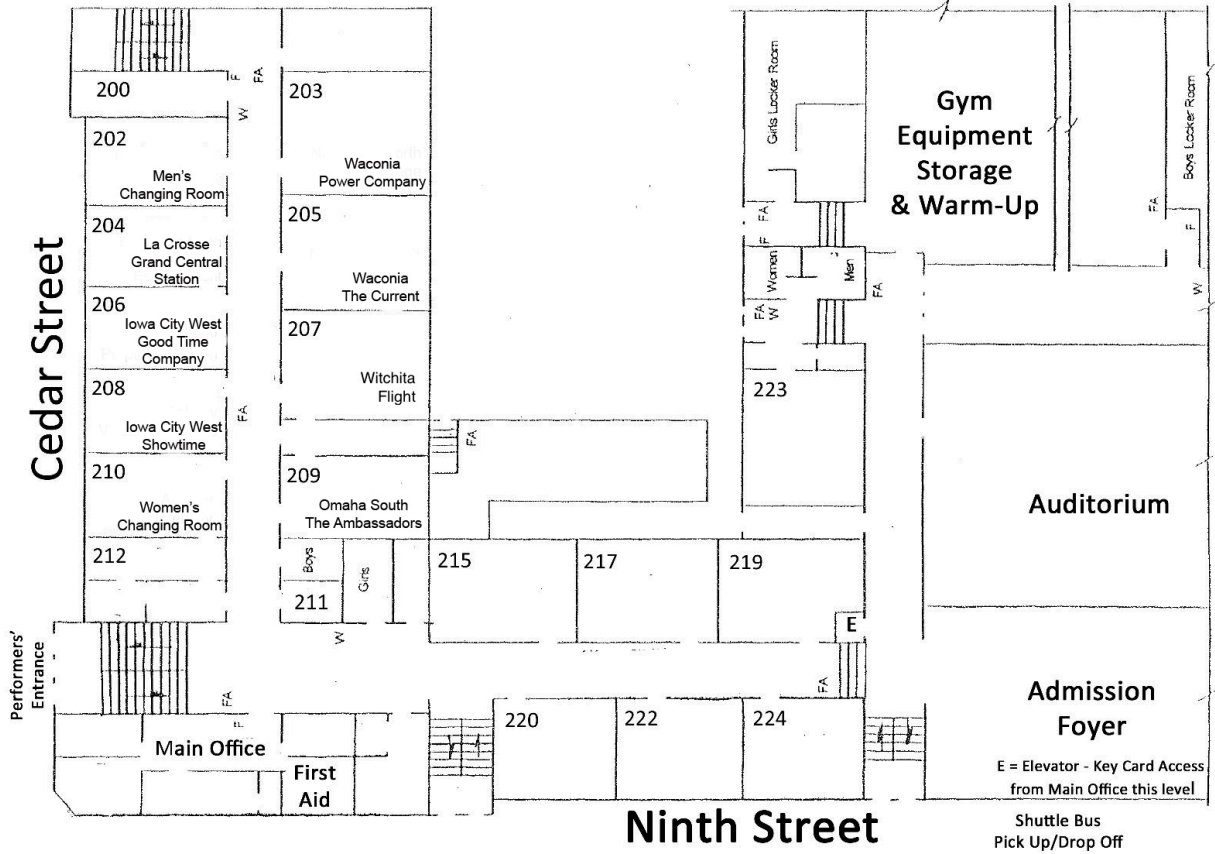

Cedar Street

Ninth Street

Legend:
W= Water Fountain
F= Fire Alarm
FA= Fire Extinguisher

Central Middle School Second Floor/Main Level

Central Middle School
Third Floor

Cedar Street

Ninth Street

Additional Seating
in Auditorium Balcony Here

E= Elevator - key access
needed see Main Office 2nd floor