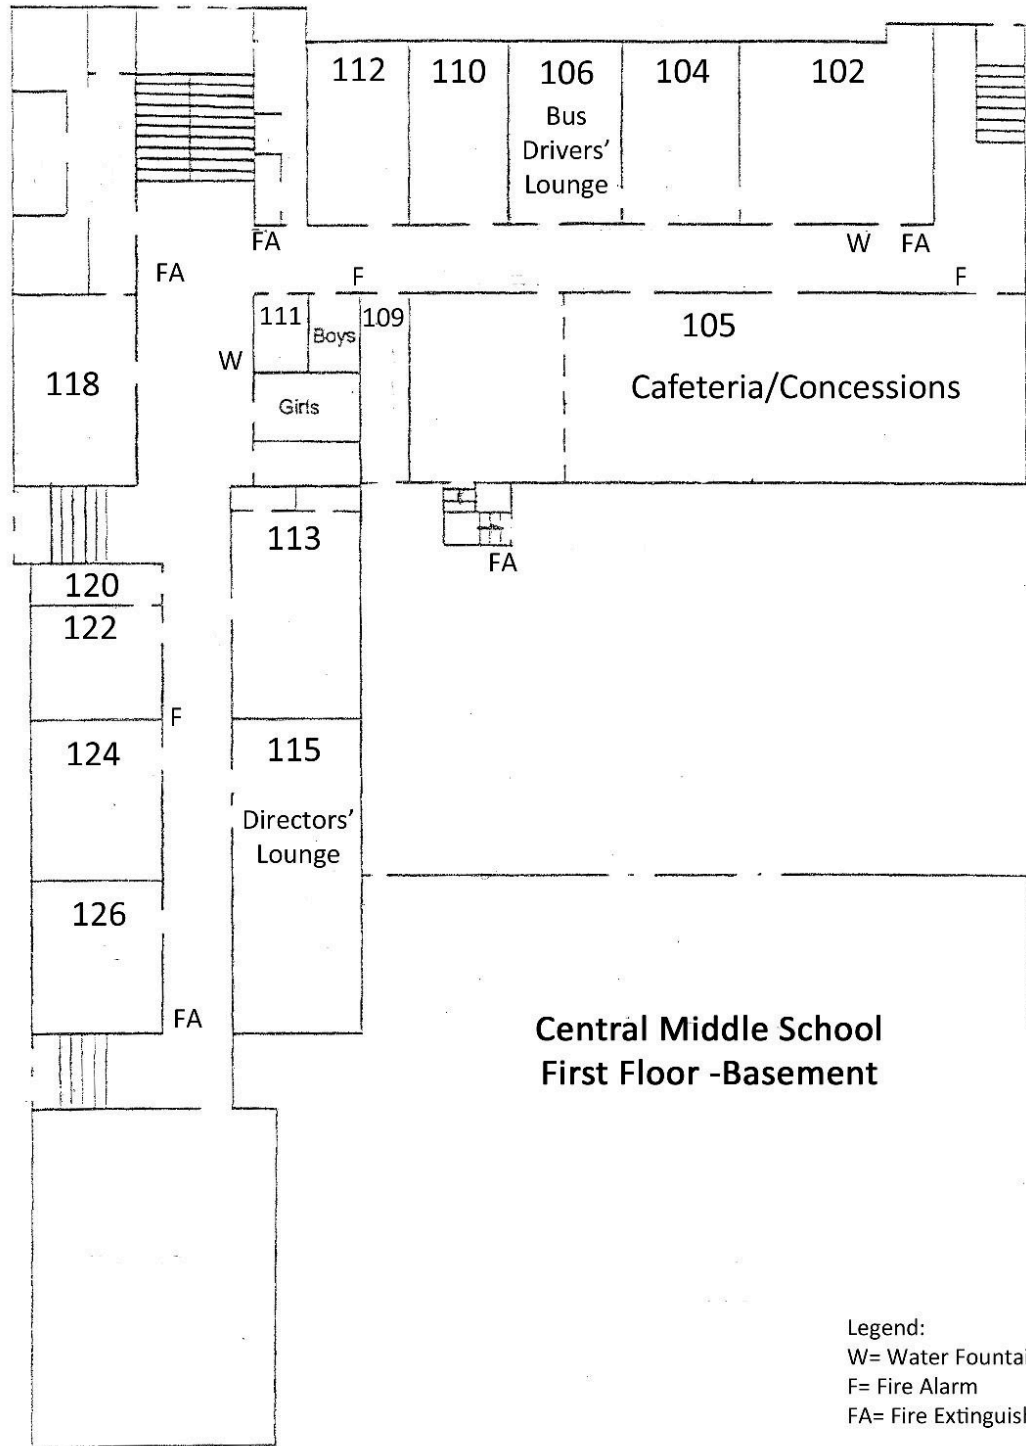

Cedar Street

Ninth Street

Legend:
W= Water Fountain
F= Fire Alarm
FA= Fire Extinguisher

Central Middle School Second Floor/Main Level

Central Middle School
Third Floor

Cedar Street

Ninth Street

Additional Seating
in Auditorium Balcony Here

E= Elevator - key access
needed see Main Office 2nd floor