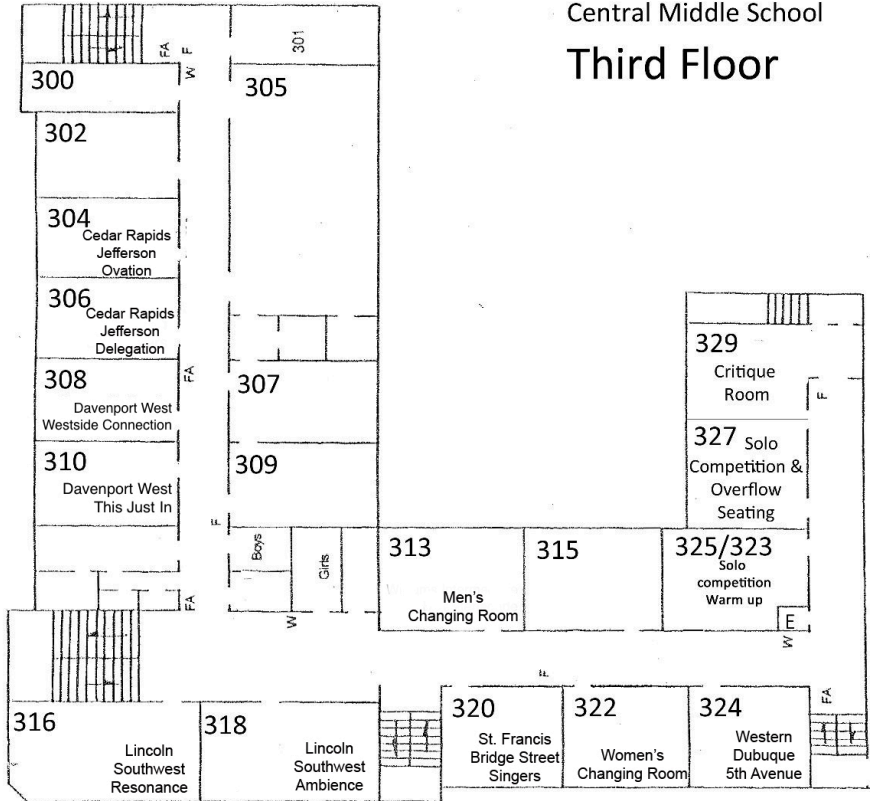

Cedar Street

Ninth Street

Legend:
W= Water Fountain
F= Fire Alarm
FA= Fire Extinguisher

Central Middle School Second Floor/Main Level

Central Middle School
Third Floor

Cedar Street

Ninth Street

Additional Seating
in Auditorium Balcony Here

E= Elevator - key access
needed see Main Office 2nd floor